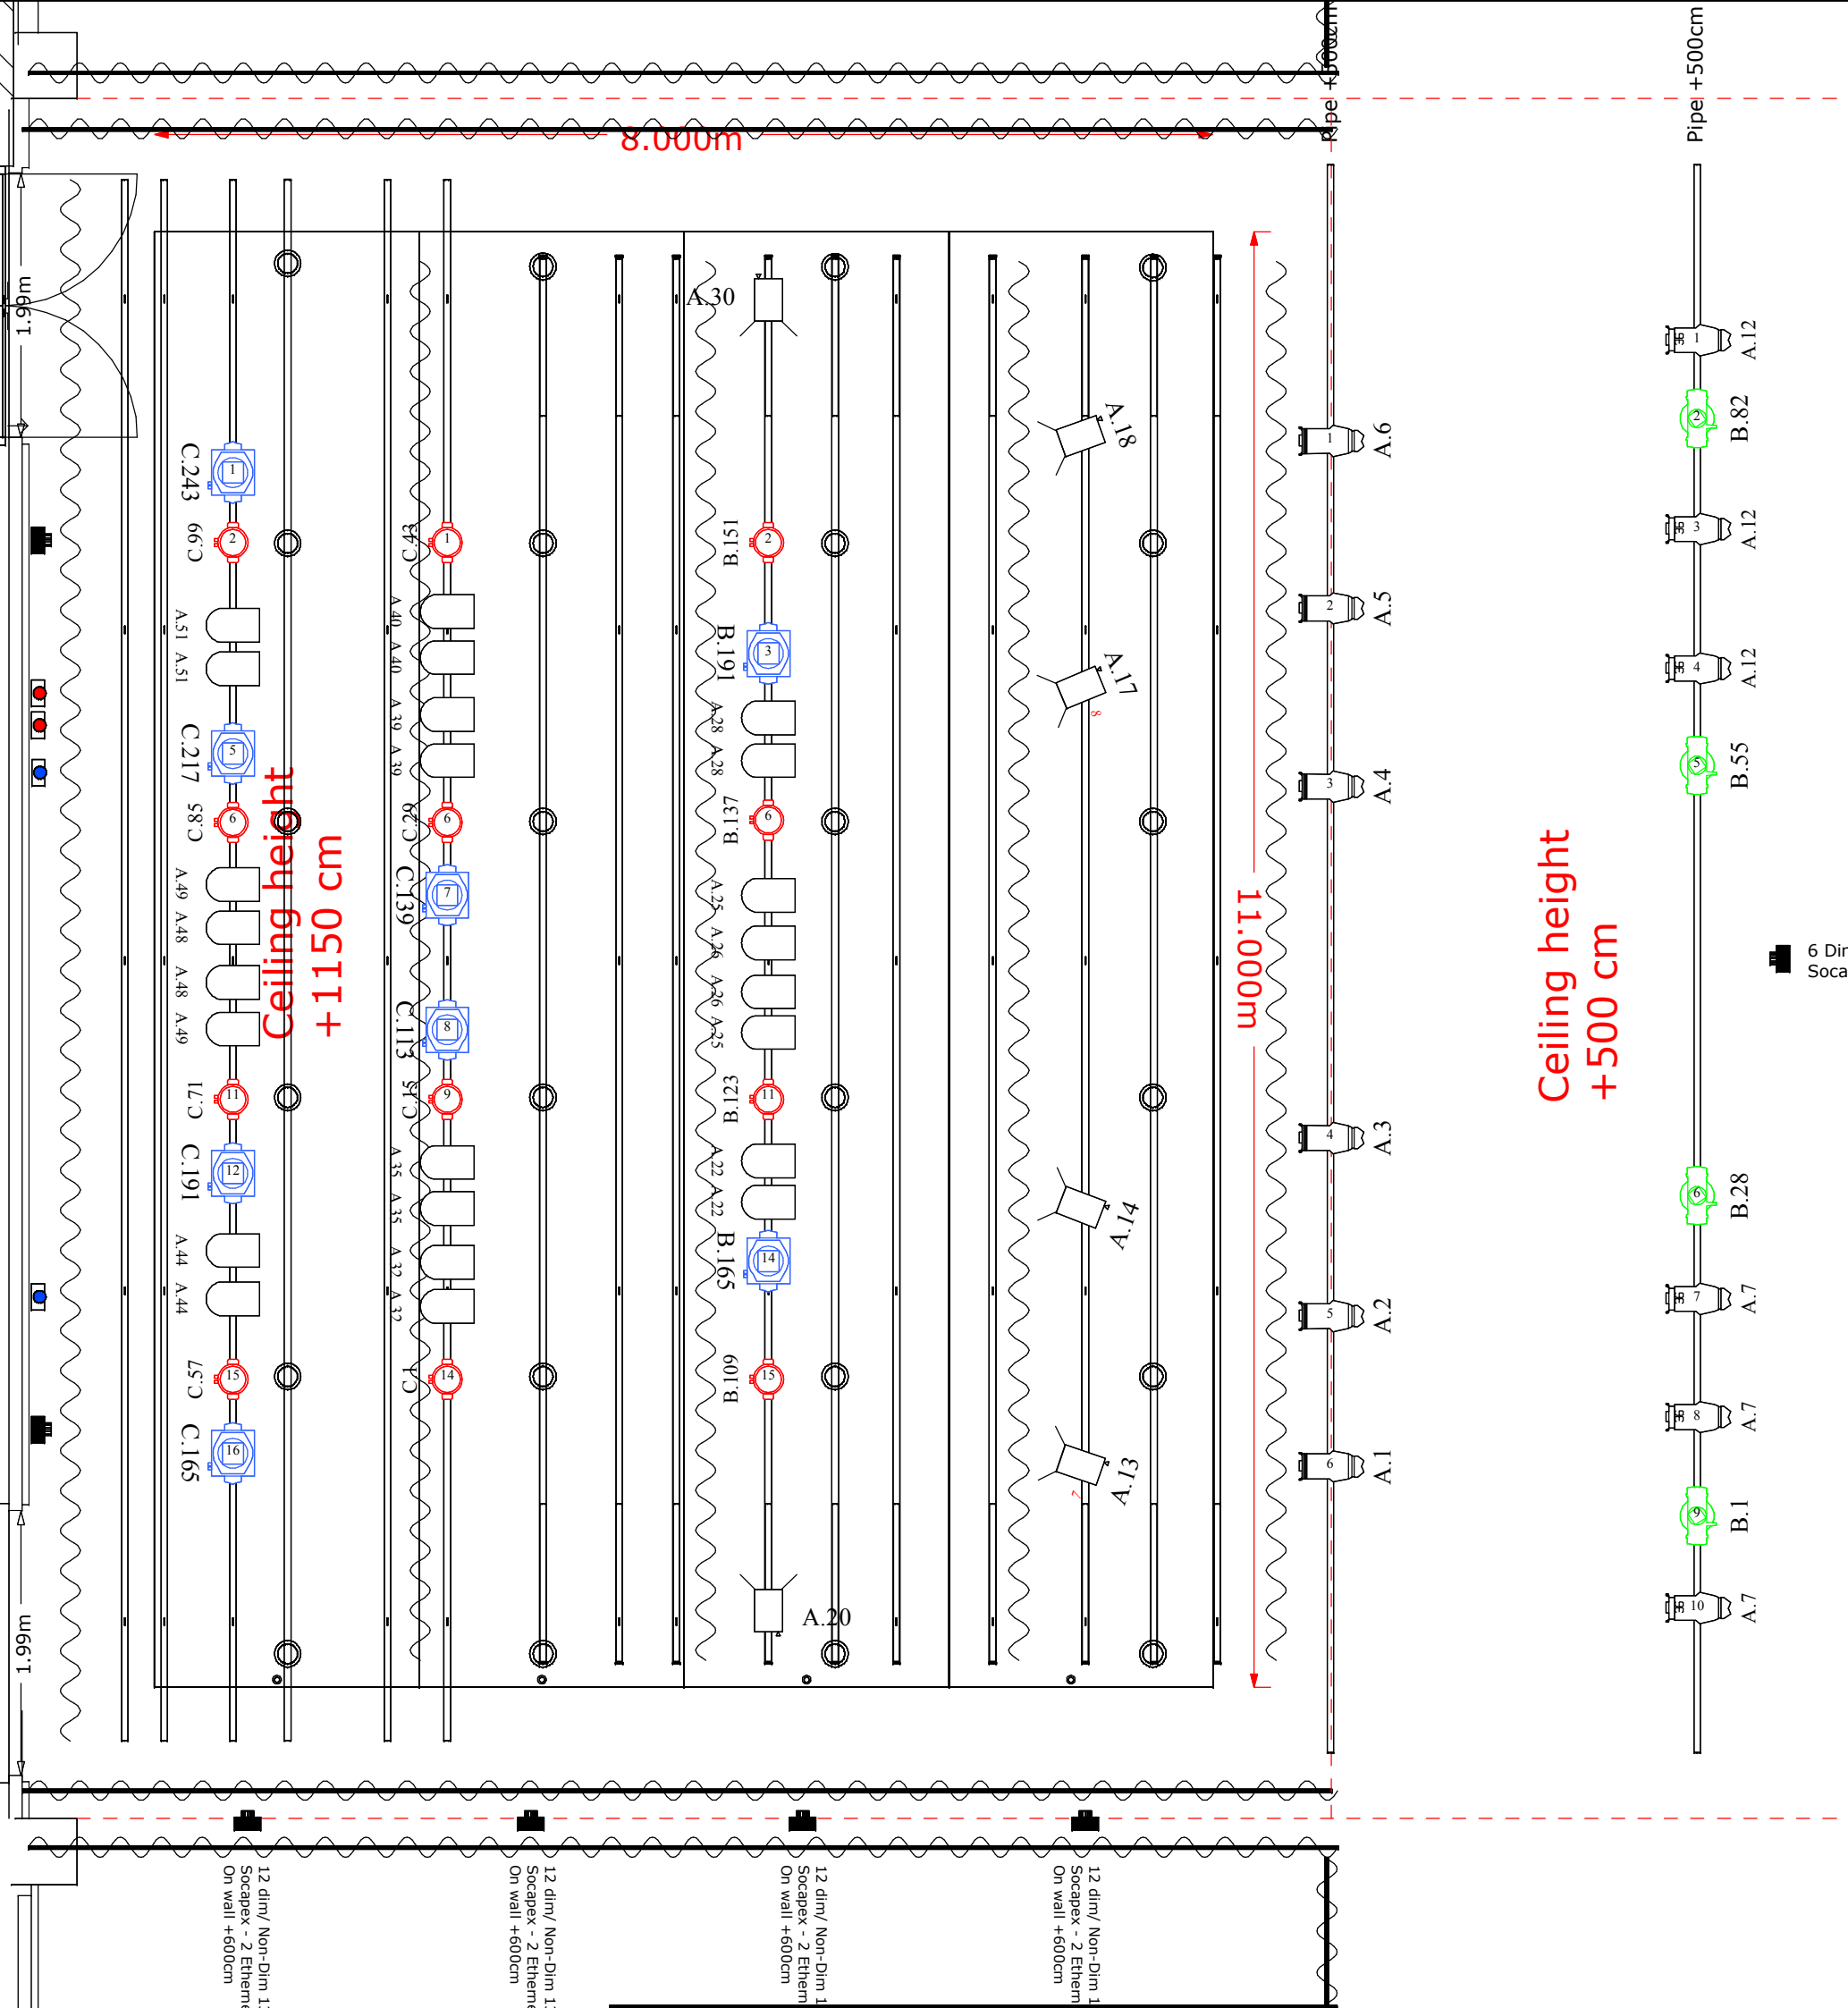

Lift to ground floor  
8000 kg

6 Dim/Non Dim 13A  
Socapex - Ethernet

63 Amp - 400V  
125 Amp - 400V

32 Amp - 230V

125 Amp - 230V

6 Dim/Non Dim 13A  
Socapex - Ethernet

Ceiling height  
+1150 cm

Ceiling height  
+500 cm

### Standard Light Plot Peer Gynt

Peer Gynt - Grieghallen	
Lys Designer:	Prod.sjef:
Regi:	
Scenograf:	
Printed By: New Wyg	Print Time 10/09/18
File IAIN_B_Standardrigg_incl_patc	

Symbol	Name	Count	Wattage	# Channels
	VL1000 TSD	4	1080	
	PAR 64	24	1000	
	MAC Viper Profile	8	1225	
	Source 4 Jr - 25/50 Zoom	6	575	
	1200 High Fresnel Pole Op; Barndoor	6	1200	
	MAC Aura	12	260	14
	CE Source 4 Jr 36	6	575	1

6 Dim/Non-Dim 13A  
Socapex - Ethernet

6 Dim/Non-Dim 13A  
Socapex - Ethernet

12 dim/ Non-Dim 13A  
Socapex - 2 Ethernet  
On wall +600cm

Pipe +500cm

Disce +1500cm